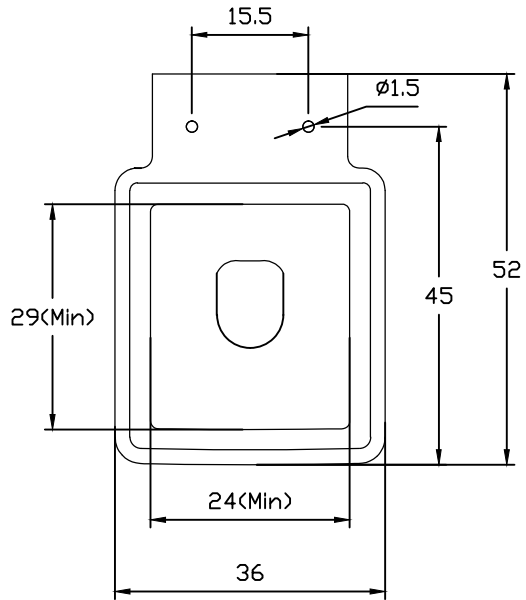

Unit : cm

F-FIORDO	
Catalogue No.	: Q617240110
Item Description	: WALL MOUNTED WATER CLOSET
Size	: L X W X H
	52 X 36 X 34.5 cm
Unit	: cm

Products subject to technical modifications & design deviations
Specification subject to change without prior notice