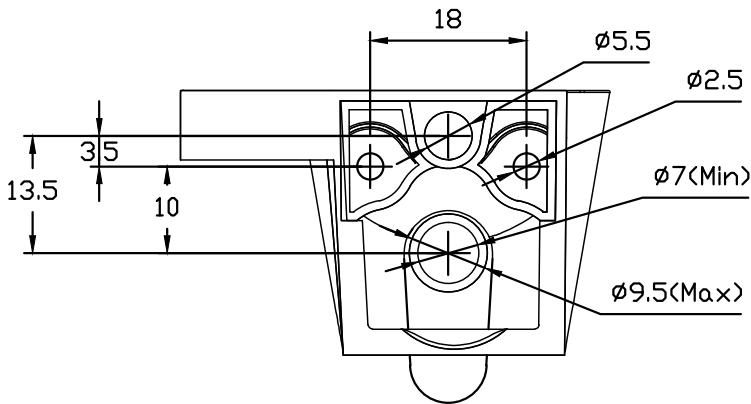

Unit : cm

F-FIORDO	
Catalogue No.	: Q617240110
Item Description	: WALL MOUNTED WATER CLOSET
Size	: L X W X H
	52 X 36 X 34.5 cm
Unit	: cm

Products subject to technical modifications & design deviations
Specification subject to change without prior notice