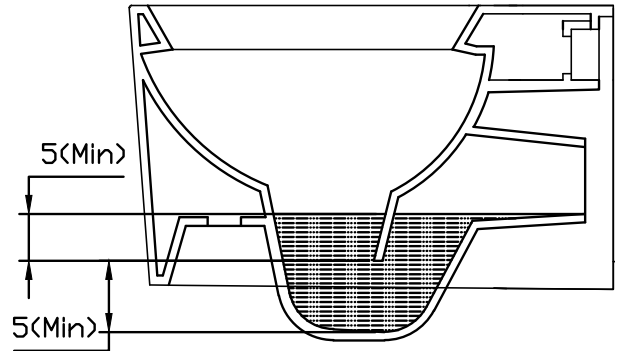

Unit : cm

F-FIORDO	
Catalogue No.	: Q617240110
Item Description	: WALL MOUNTED WATER CLOSET
Size	: L X W X H
	52 X 36 X 34.5 cm
Unit	: cm

Products subject to technical modifications & design deviations
Specification subject to change without prior notice